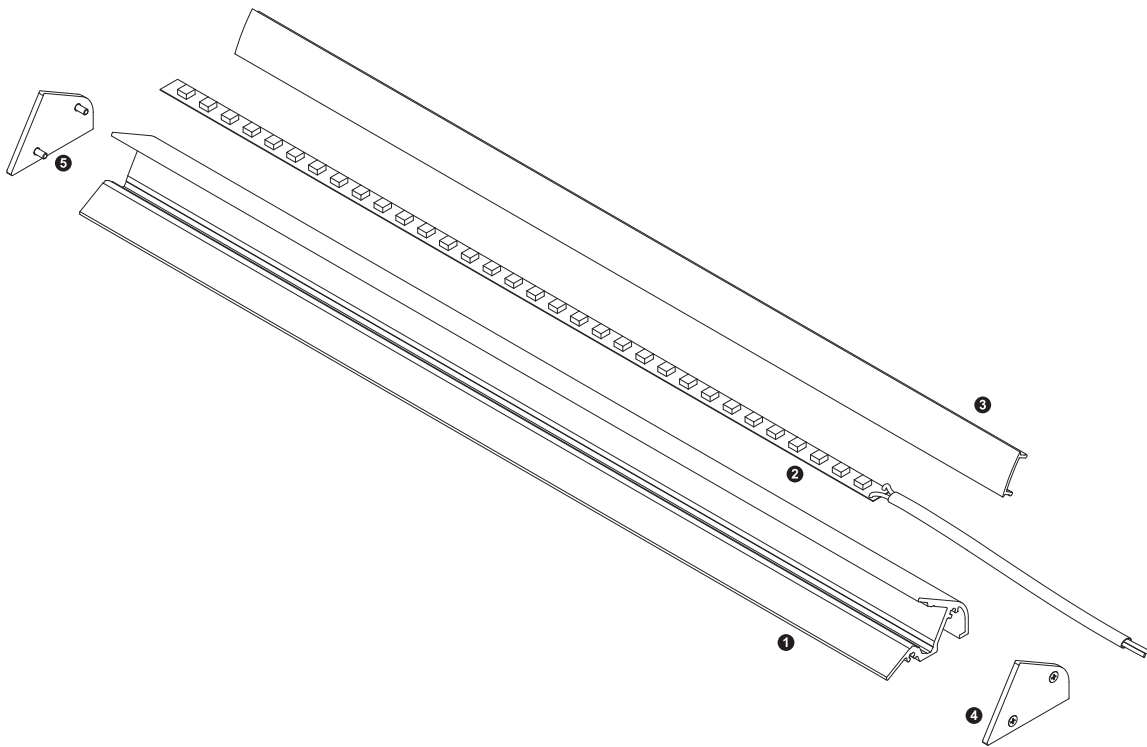

Aluminium LED Profile **LW-AW7**

Ceiling Wash

Floor Wash

Wall Wash

Unit:mm

	Name	Code	Material	Color	Others
①	Aluminum Profile	AW7	Aluminum	Silver / White / Black / RAL color	
②	LED strip	-	-	-	MAX. 14.4 W/m
④	Endcap	AW7-Cap	Plastic	Grey / White / Black	-
⑤	Endcap	AW7-Cap	Plastic	Grey / White / Black	-

③ Optional Diffuser(PMMA/PC)

Color	Light Transmittance	Code
Opal	52%	AV2-O
Milky	60%	AV2-M
Frosted	-	-
Clear	-	-

Ceiling Wash

Floor Wash

Wall Wash