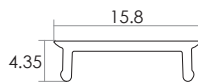

③ Optional Diffuser(PMMA/PC)

Color	Light Transmittance	Code
Opal	52%	AV2-O
Milky	60%	AV2-M
Frosted	-	-
Clear	-	-