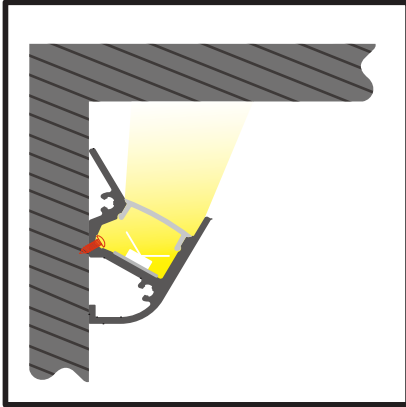

Ceiling Wash