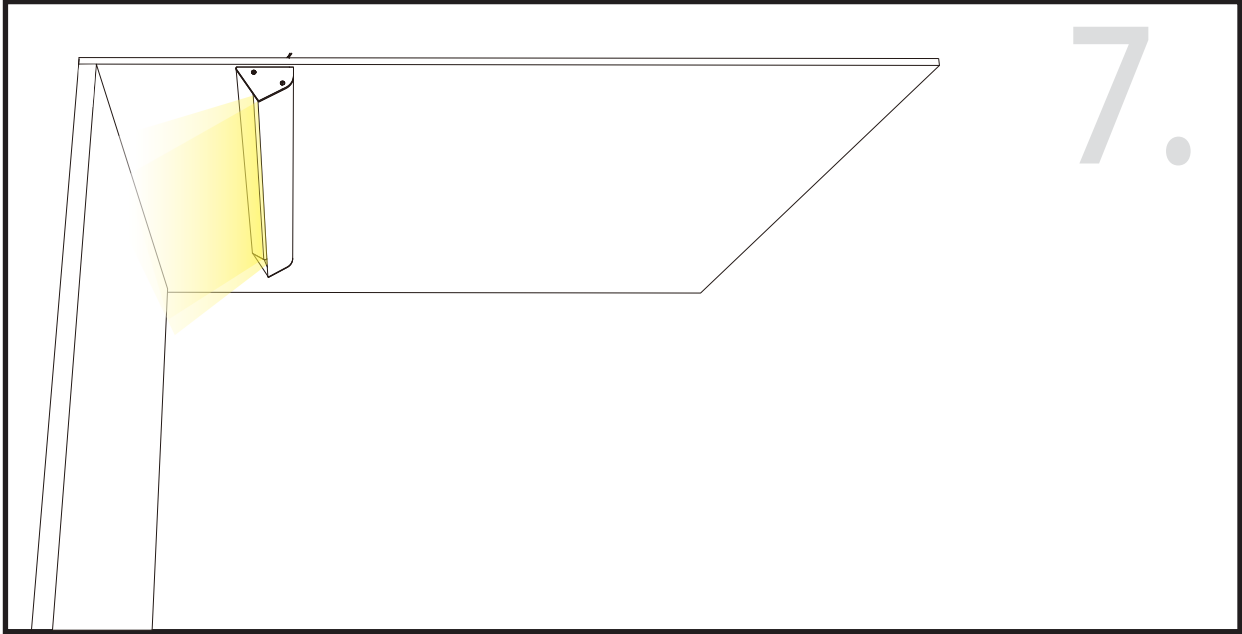

Ceiling Wash